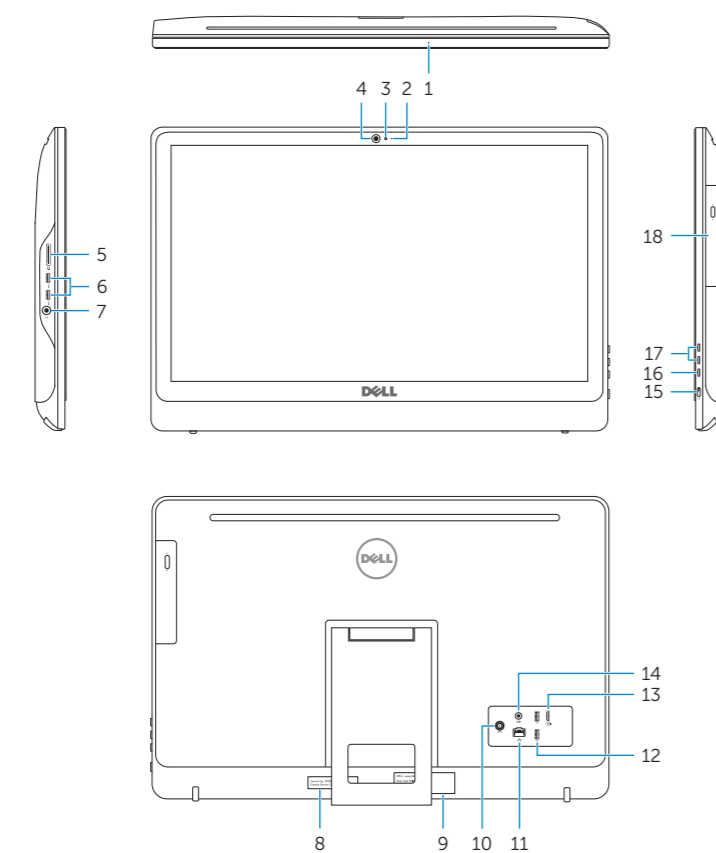

## Features

功能部件 | 功能 | 外觀 | 기능

1. Microphone (on computers with touchscreen display only)
2. Microphone (on computers with non-touchscreen display only)
3. Camera-status light
4. Camera
5. Media-card reader
6. USB 3.0 ports (2)
7. Headset port
8. Service Tag label
9. Regulatory label
10. Power-adaptor port
11. Network port
12. USB 2.0 ports (2)
13. HDMI-out port (Inspiron 24-3455 only)
14. Audio-out port
15. Power button
16. Screen-off button
17. Brightness control buttons (2)
18. Optical drive (optional)